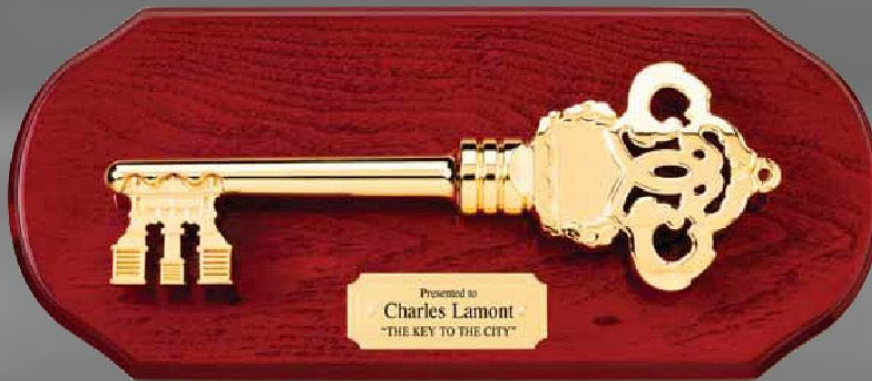

APT50D-H 10 1/2" x 13"

APT50C-H 9" x 12"

AP80 9" x 12"

AP81 10 1/2" x 13"

PERSONALIZATION COST EXTRA

P840 12" x 16"

P398 11" x 15"

Presented to a distinguished Guest On the steps of City Hall
 Or
 Honoring an Important Benefactor in the corporate world,
 This will serve as a lasting acknowledgement of their commitment.