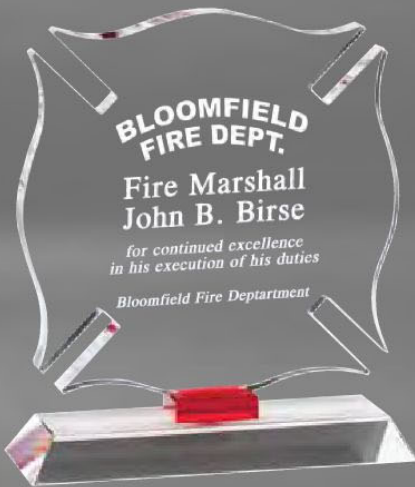

CRY468 6 1/4" x 7 1/4"

Brain Power