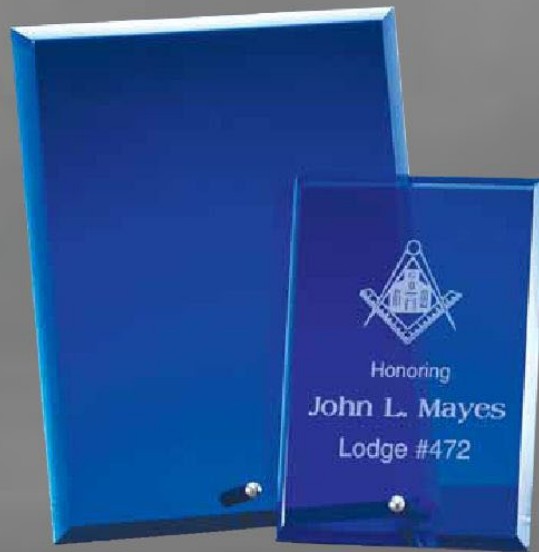

Available in 3 Sizes

- CRY62 5" x 6"
- CRY63 6½" x 7½"
- CRY64 7" x 8"

CRY49 4" x 5"

Available in 3 Sizes

- CRY220 3" x 3½"
- CRY221 4" x 4½"
- CRY222 5" x 5½"

CRY222 5" x 5½"

CRY50 2½" x 3"

All Premium Crystal Includes Presentation Box

CRY51 5" x 6½"

PERSONALIZATION COST EXTRA

CRY29 8" x 3¼"
1" THICK

CRYSTAL AWARDS

Available in 5 Sizes

- GL306A 4" x 6" STANDING PLAQUE
- GL306B 5" x 7" STANDING PLAQUE
- GL306C 6" x 8" STANDING PLAQUE
- GL306D 8" x 10" STANDING PLAQUE
- GL306E 7" x 9" STANDING PLAQUE

Available in 5 Sizes

- BL306A 4" x 6" STANDING PLAQUE
- BL306B 5" x 7" STANDING PLAQUE
- BL306C 6" x 8" STANDING PLAQUE
- BL306D 8" x 10" STANDING PLAQUE
- BL306E 7" x 9" STANDING PLAQUE

Available in 5 Sizes

- FM306A 4" x 6" STANDING PLAQUE
- FM306B 5" x 7" STANDING PLAQUE
- FM306C 6" x 8" STANDING PLAQUE
- FM306D 8" x 10" STANDING PLAQUE
- FM306E 7" x 9" STANDING PLAQUE

PERSONALIZATION COST EXTRA

GL316B 7" x 11"
 HORIZONTAL CRESCENT,
 HOLDS 5" x 7" PHOTO